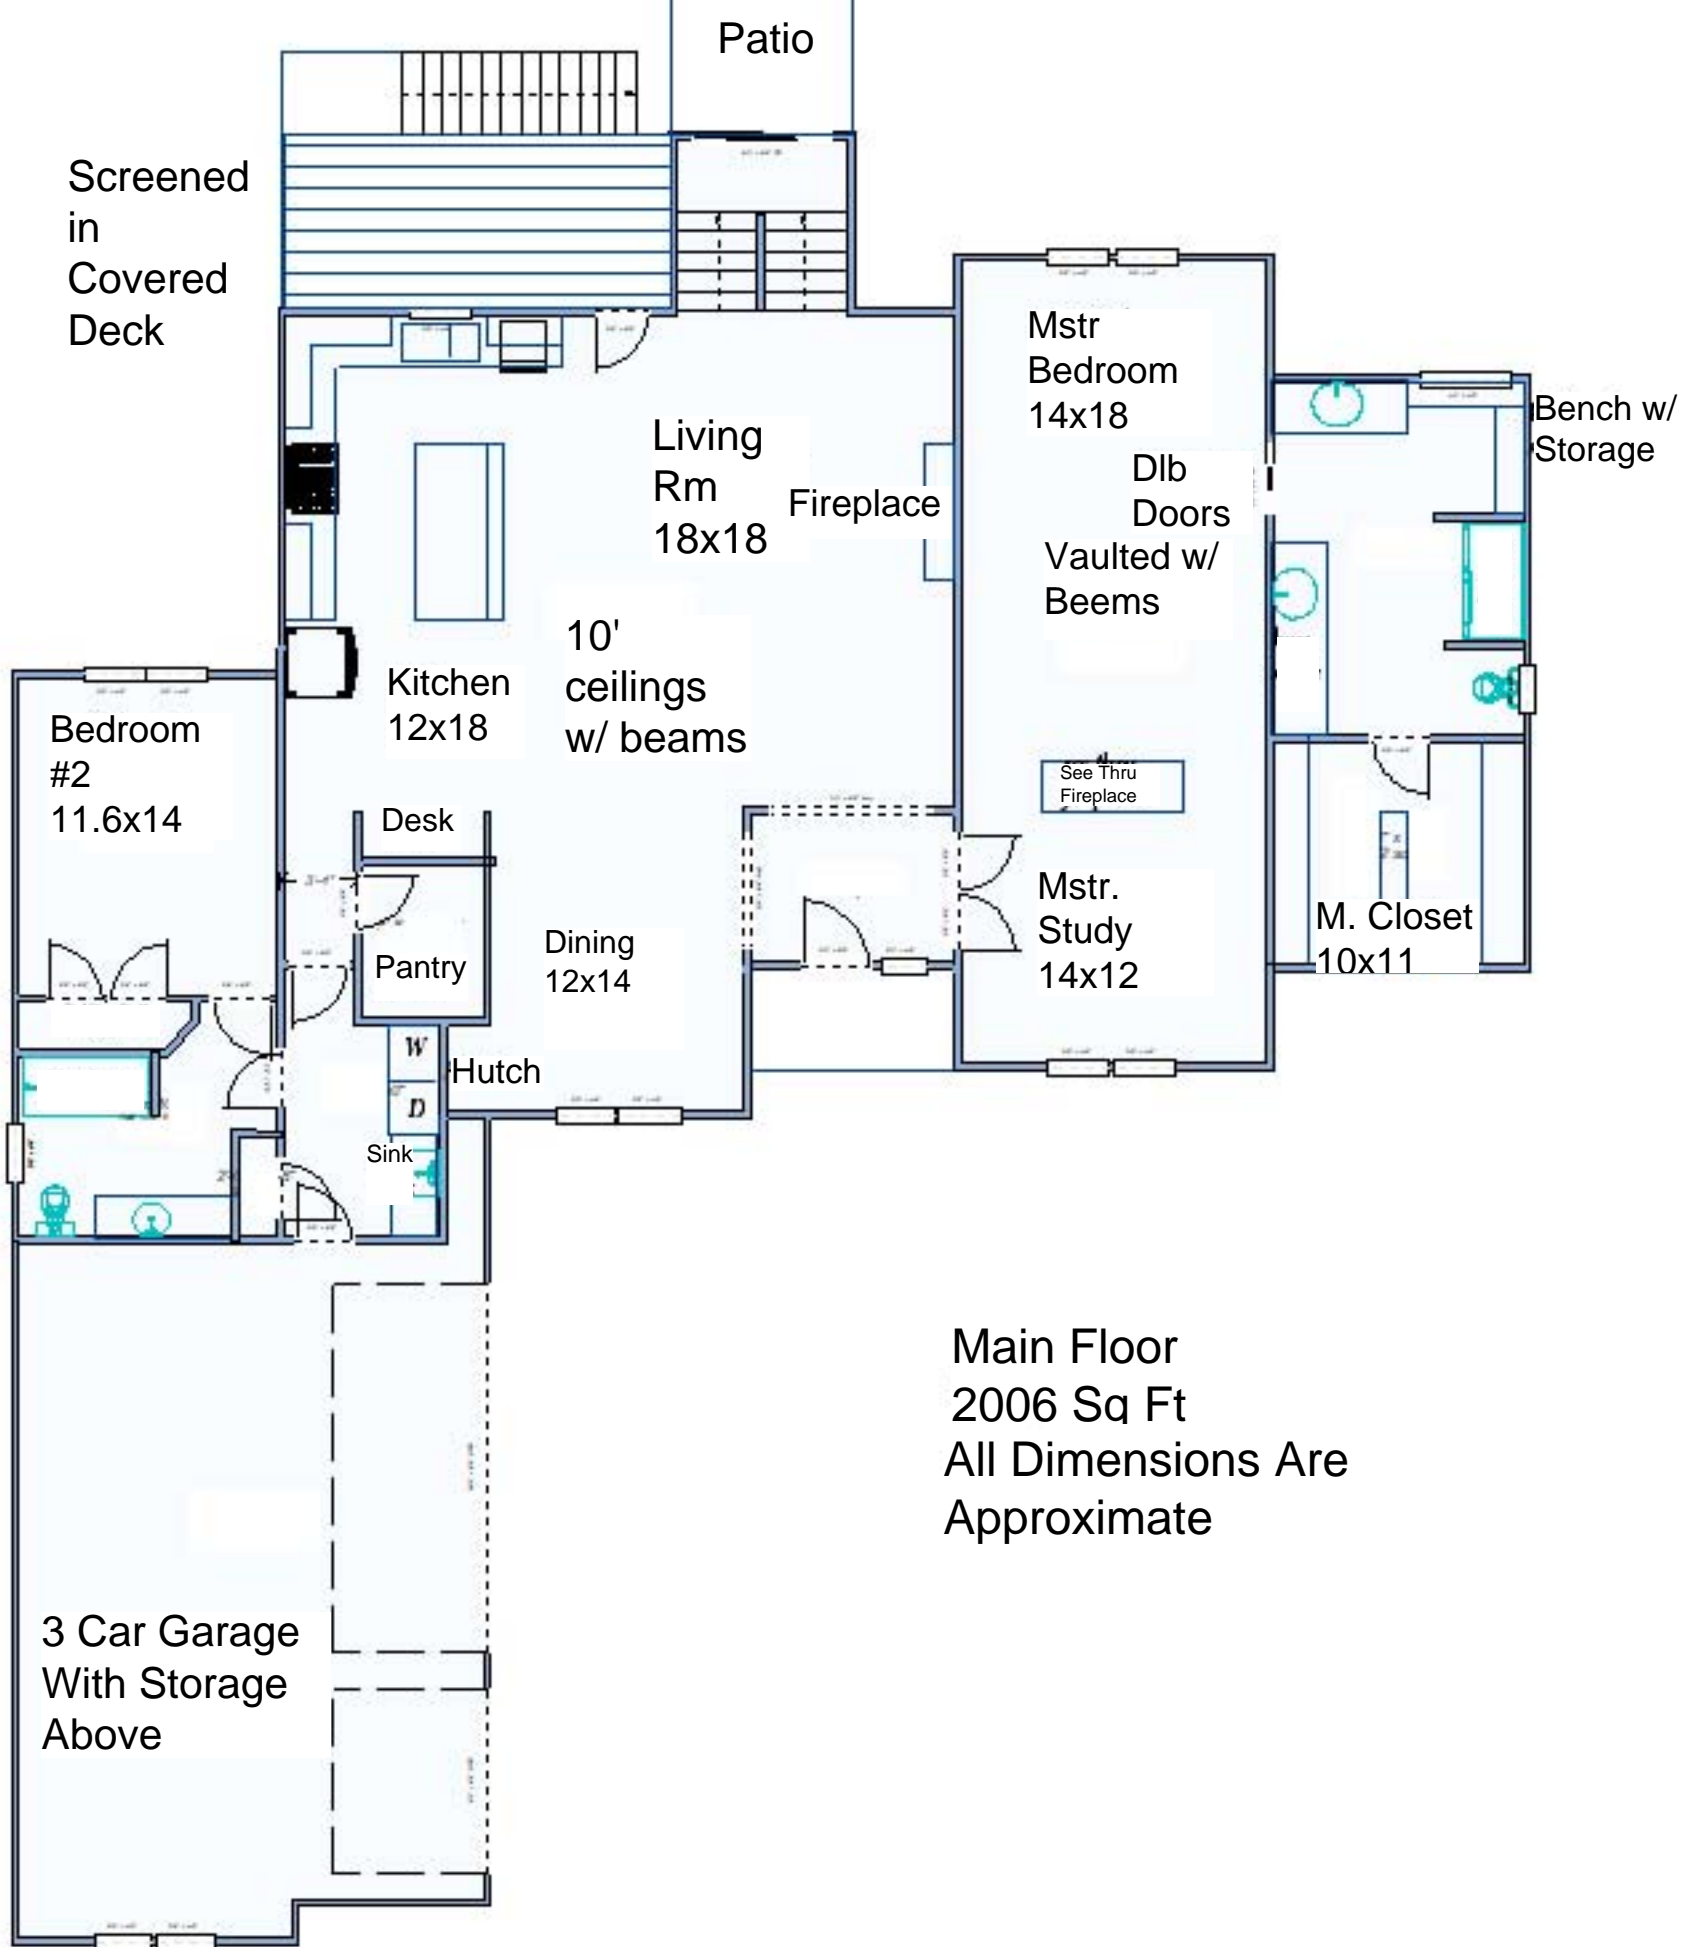

Lower Level  
1373 Finished  
All Dimensions  
Are Approx.

Main Floor  
 2006 Sq Ft  
 All Dimensions Are  
 Approximate